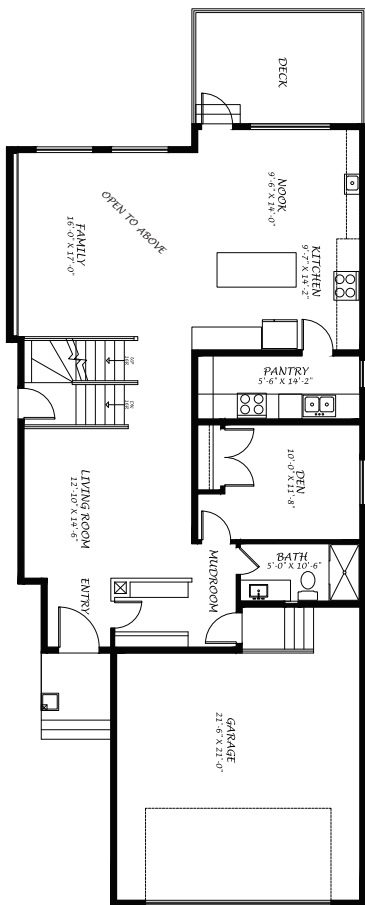

GRATITUDE
2750 sqft

MAIN FLOOR : 1312 SQ. FT.

HOUSE WIDTH 31'-0"

UPPER FLOOR: 1440 SQ. FT.

HOUSE WIDTH 31'-0"

- 4 Bedrooms
- 3 Bathrooms
- Bonus Room
- Spice Kitchen
- Main Floor Bed & Full Bath