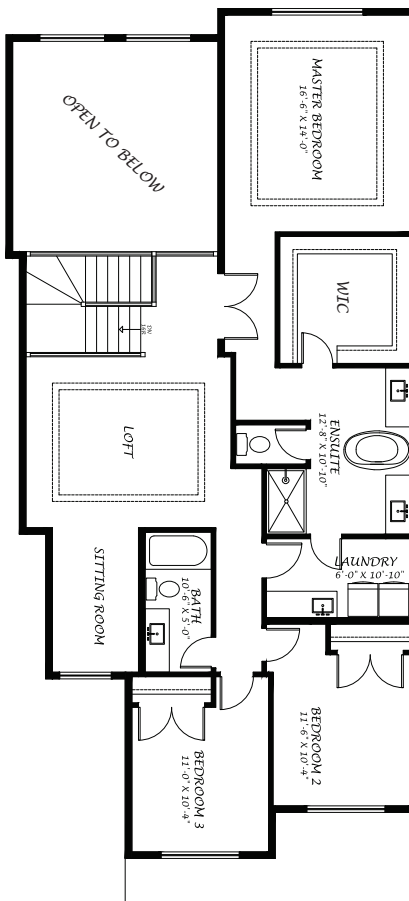

GRATITUDE
2750 sqft

MAIN FLOOR : 1312 SQ. FT.

HOUSE WIDTH 31'-0"

UPPER FLOOR: 1440 SQ. FT.

HOUSE WIDTH 31'-0"

- 4 Bedrooms
- 3 Bathrooms
- Bonus Room
- Spice Kitchen
- Main Floor Bed & Full Bath