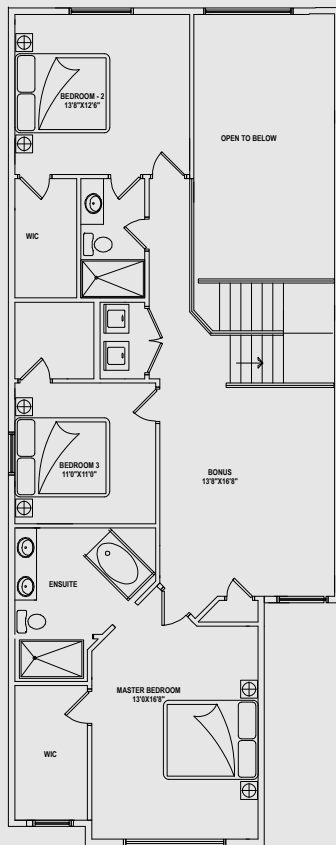

DESIRE
2400 sqft

MAIN FLOOR PLAN

UPPER FLOOR PLAN

- 4 Bedrooms, 3 Bath
- Bonus Room, Spice Kitchen
- Open to below concept
- Main Floor Bed & Full Bath