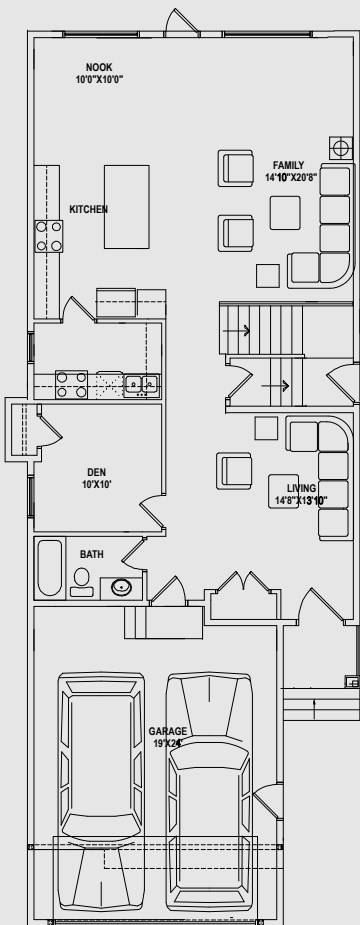

DESIRE
2400 sqft

MAIN FLOOR PLAN

UPPER FLOOR PLAN

- 4 Bedrooms, 3 Bath
- Bonus Room, Spice Kitchen
- Open to below concept
- Main Floor Bed & Full Bath