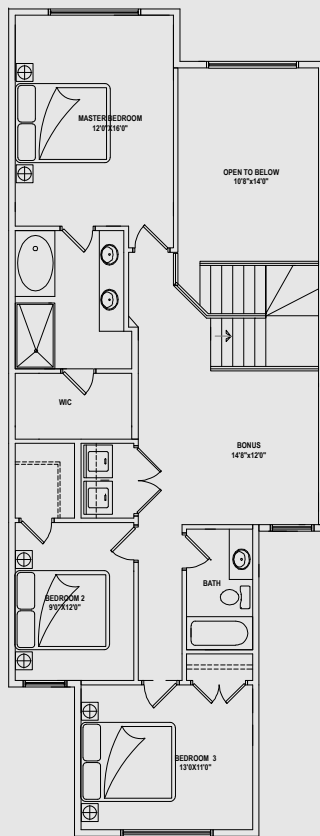

BLISS
2000 sqft

MAIN FLOOR PLAN

UPPER FLOOR PLAN

- 4 Bedrooms, 3 Bath
- Bonus Room, Spice Kitchen
- Walk through pantry
- Open to below concept
- Main Floor Bed & Full Bath